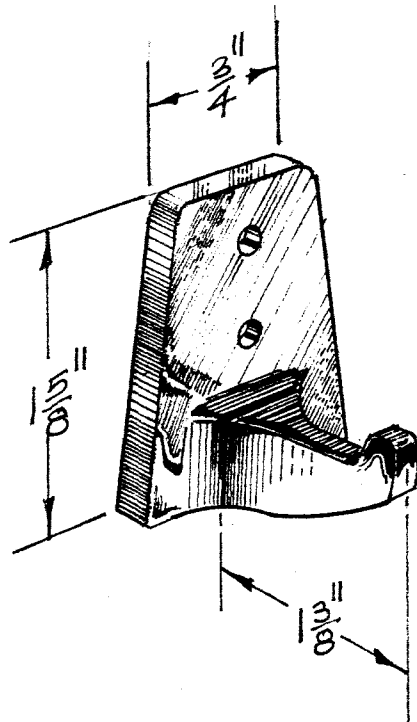

## EXPOSED SCREW SINGLE ROBE HOOK

Part number shall be 853

**CONSTRUCTION:** Single Robe Hook is chrome plated zamak.

**OPERATION:** Chrome plated zamak Robe Hook provides a firm support for clothes or towels.

**INSTALLATION:** Secure to studs or solid backing with mounting screws (included) at holes provided.

**SPECIFICATION:** Robe Hook shall consist of chrome plated zamak with exposed screw fastening for firm support to hold light clothes or towels.