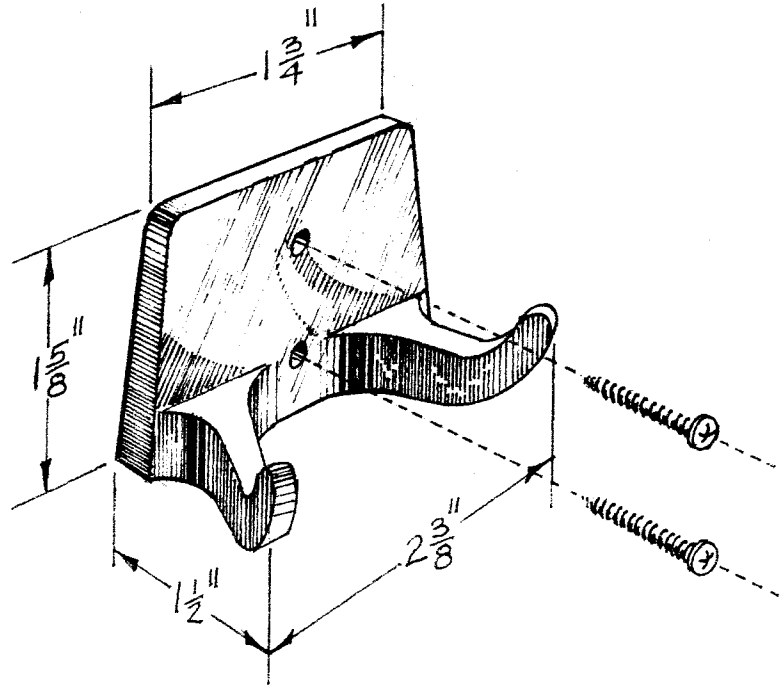

EXPOSED SCREW DOUBLE ROBE HOOK

Part number shall be 854

CONSTRUCTION: Double Robe Hook is chrome plated zamak.

OPERATION: Chrome plated zamak Robe Hook provides a firm support for clothes or towels.

INSTALLATION: Secure to studs or solid backing with mounting screws (included) at holes provided.

SPECIFICATION: Robe Hook shall consist of chrome plated zamak with exposed screw fastening for firm support to hold light clothes or towels.