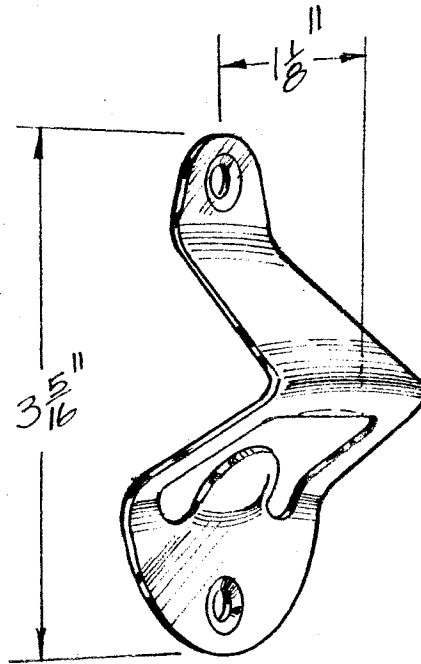

Cweco

Commercial Washroom Equipment Company Incorporated

P.O. Box 2456, Gardena, CA 90247-0456 310-538-9440
1-800-292-9326 Outside CA FAX: 310-715-9188 FAX 1-800-232-9326

CW528

BOTTLE OPENER

CONSTRUCTION: Bottle opener is chrome plated steel designed for exposed screw mounting.

INSTALLATION: Secure bottle opener to stud or solid backing with mounting screws provided.

SPECIFICATION: Bottle opener shall be model CW528 by CWECO, Inc.